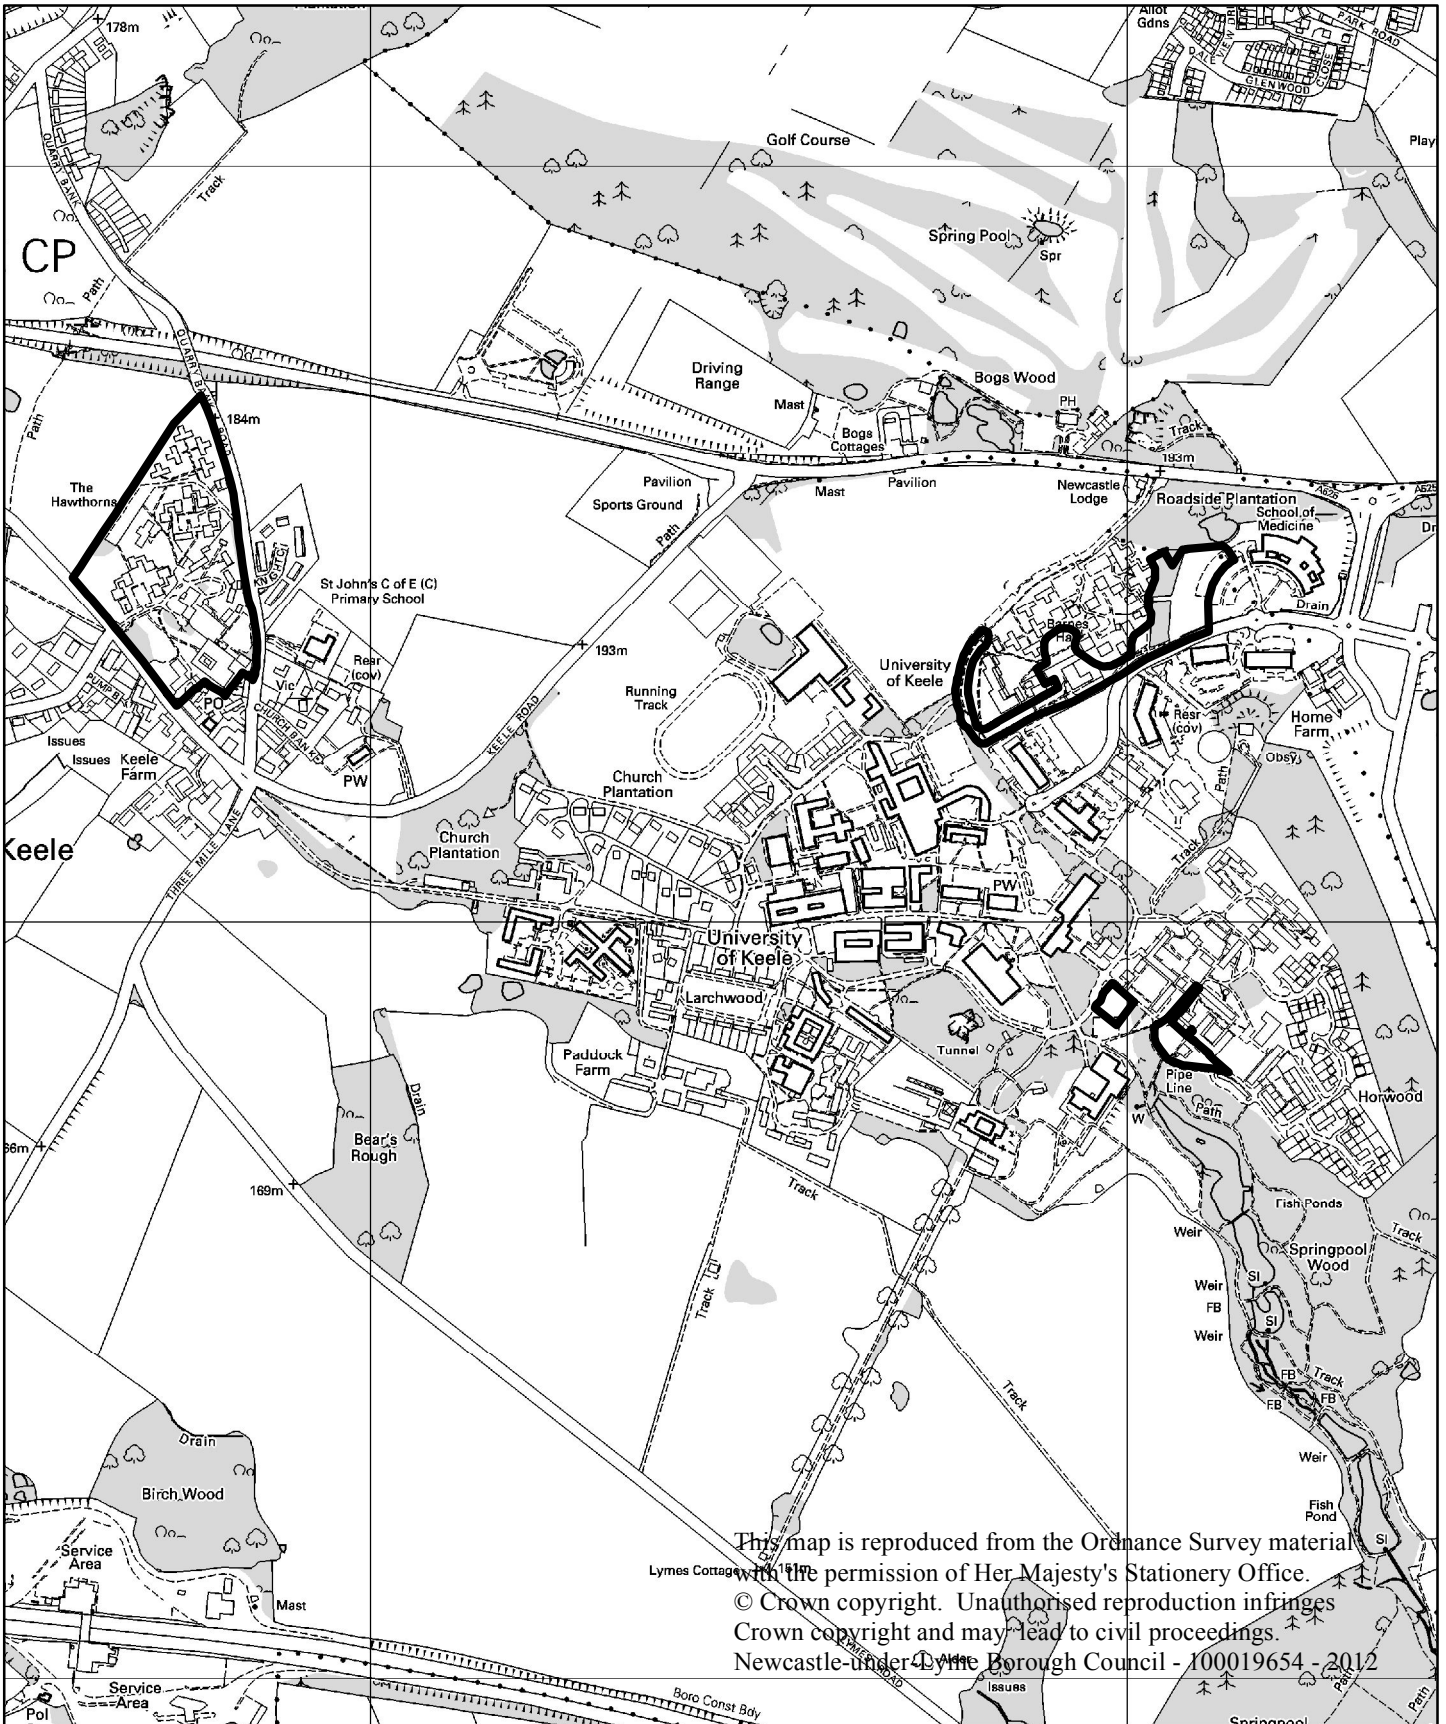

13/00424/FUL & 13/00425/CAC  
The Hawthorns and Keele Campus, Keele

NEWCASTLE-UNDER-LYME  
BOROUGH COUNCIL

This map is reproduced from the Ordnance Survey material with the permission of Her Majesty's Stationery Office.  
© Crown copyright. Unauthorised reproduction infringes Crown copyright and may lead to civil proceedings.  
Newcastle-under-Lyme Borough Council - 100019654 - 2012